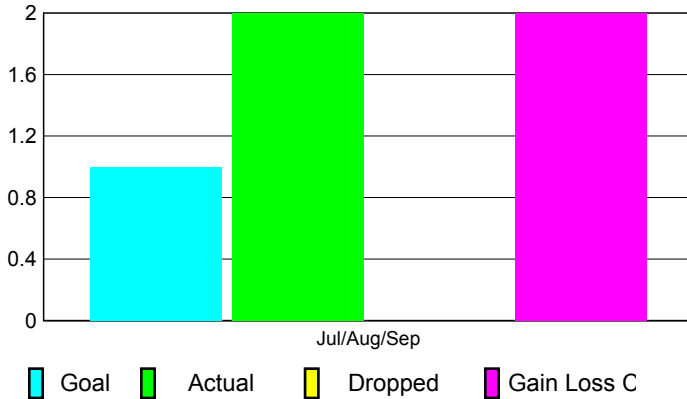

## CLUBS

Club Results  
2010-2011

Clubs  
2009-2010

Month	New Club Goal	Actual New Clubs	Actual Dropped Clubs	Gain/Loss of Clubs	Gain/Loss of Clubs
Jul/Aug/Sep	1	2	0	2	1
<b>Totals</b>	<b>1</b>	<b>2</b>	<b>0</b>	<b>2</b>	<b>1</b>

### Club Results 2010-2011

Goal, New, Dropped, Gain/Loss

### Comparison of Club Gain/Loss

Current Year Compared to the Previous Year