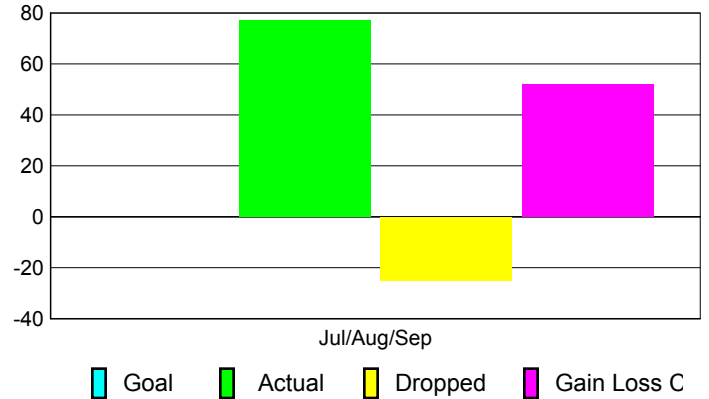

### YTD Status Quo Clubs 2010-2011

Status Quo Clubs Compared to Status Quo Members

## MEMBERSHIP

Membership Results  
2010-2011

Membership  
2009-2010

Month	Net Memb Goal	Actual New Memb	Actual Dropped Memb	Gain/Loss of Memb	Gain/Loss of Memb
Jul/Aug/Sep	0	77	-25	52	38
<b>Totals</b>	<b>0</b>	<b>77</b>	<b>-25</b>	<b>52</b>	<b>38</b>

### Membership Results 2010-2011

Goal, New, Dropped, Gain/Loss

### Comparison of Membership Gain/Loss

Current Year Compared to the Previous Year